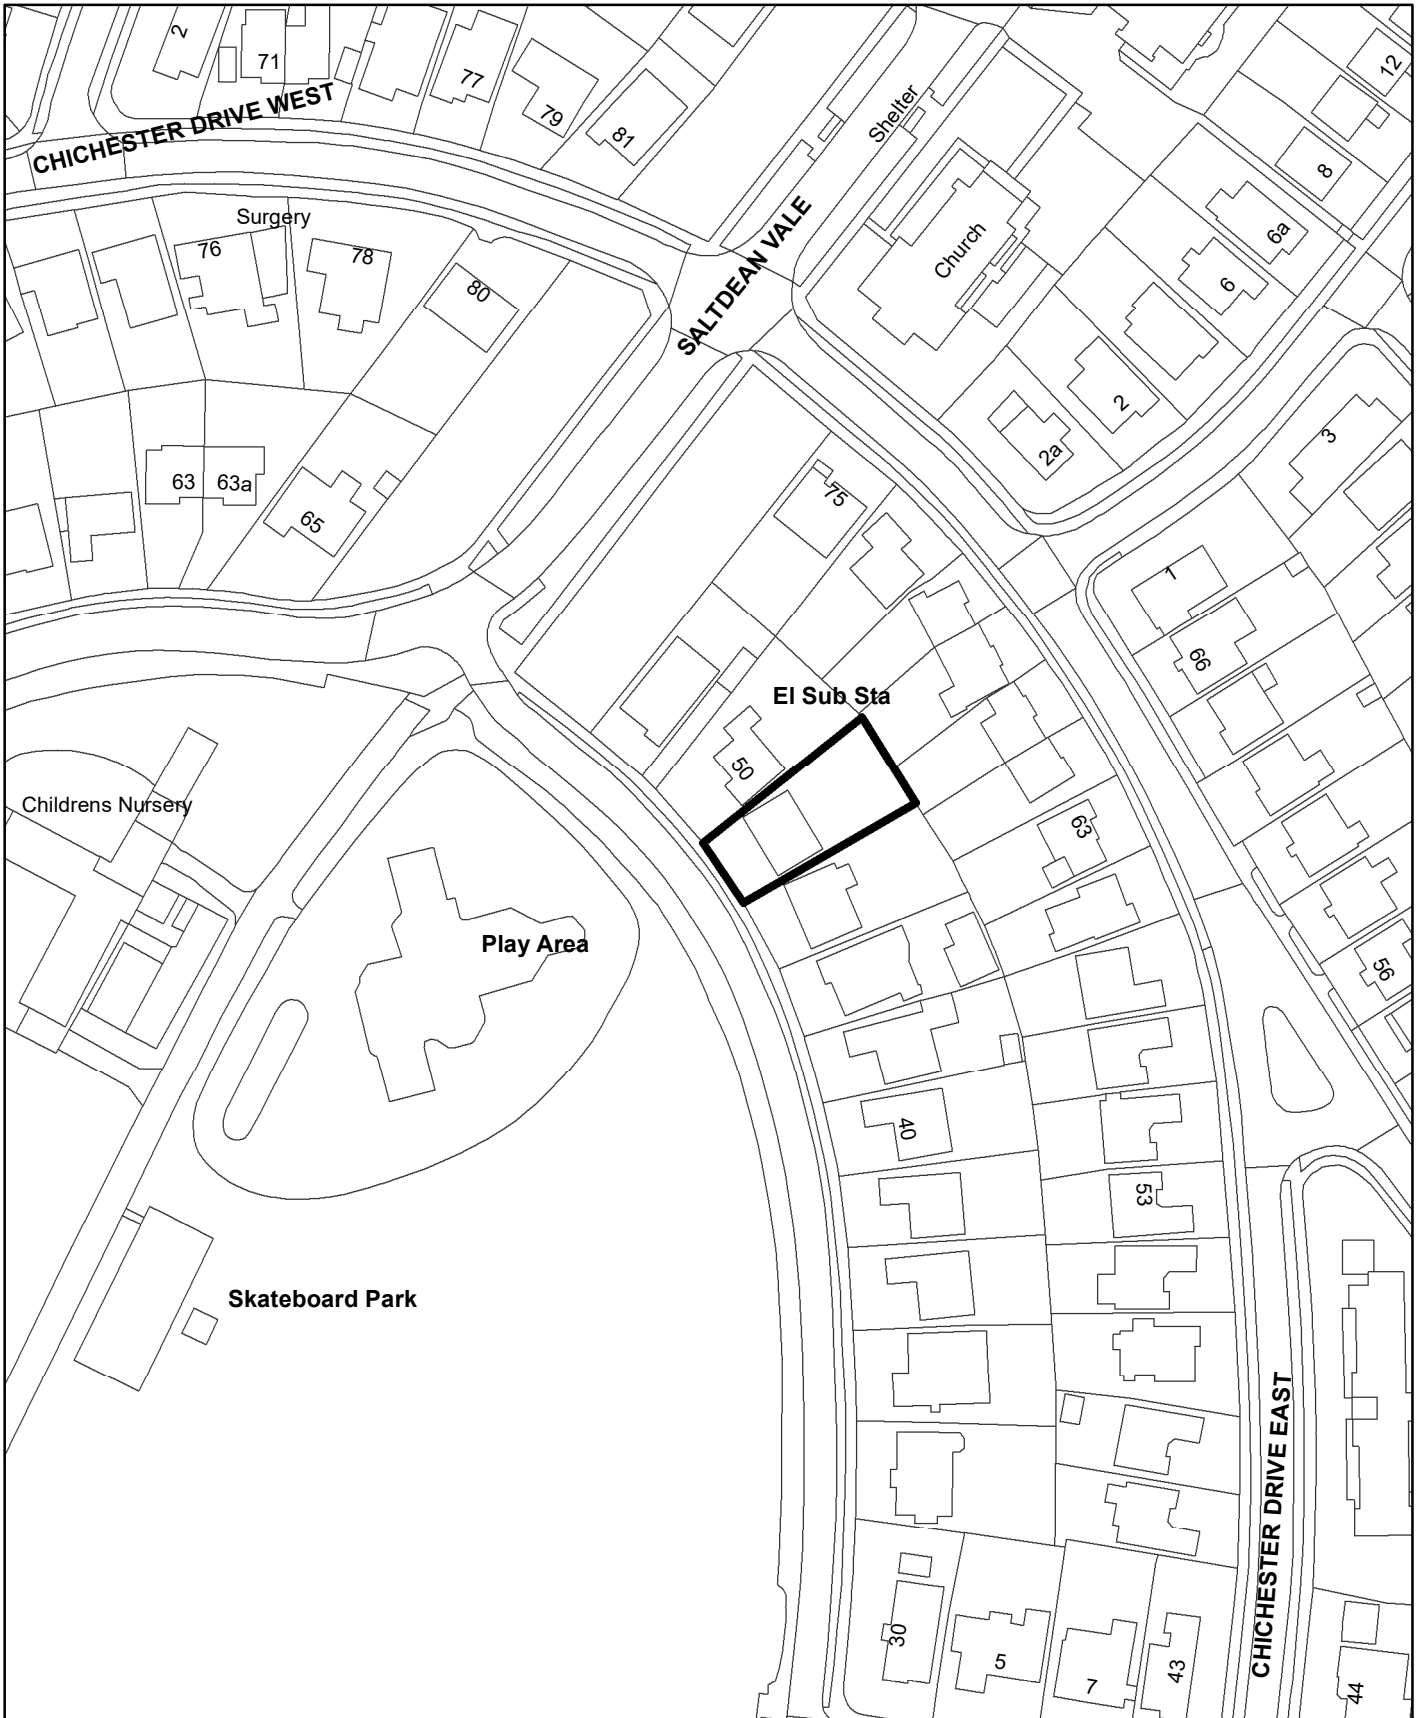

# BH2020 03667 - 48 Arundel Drive East

N

**Scale: 1:1,250**